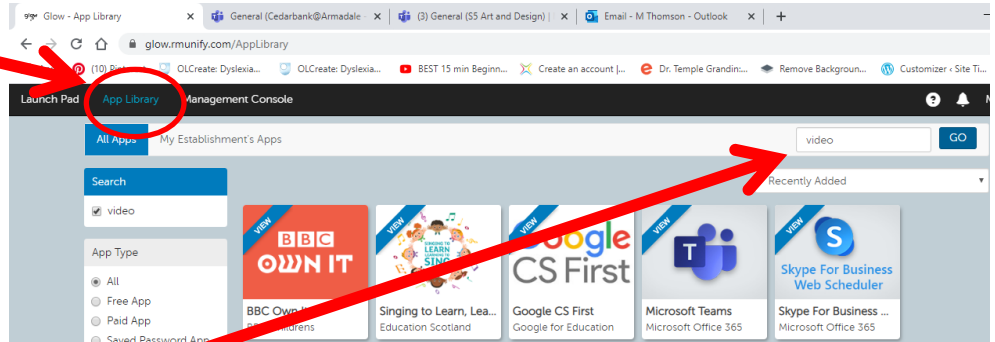

To put the video app
launch pad

permanently on your glow

Log into Glow

Go to App library

type in video

and then scroll down until you see the video tile

Click

add to my launch pad