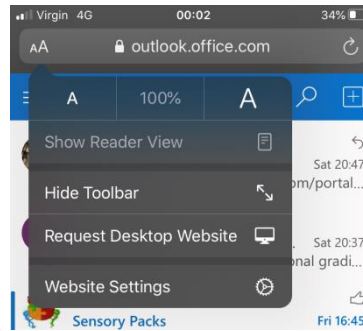

and find

**Cedarbank School Art and Design**

If you are accessing the website on a phone or a tablet

To find the waffle icon you need to access the **Desktop view**

To do this on **Android** log into Glow

click on the top bar of the page on the the instructions on the first page

and choose Desktop site then follow

For **apple**

, log into glow and click on the AA

choose > Request Desktop Website

Now follow all the instructions on page 1